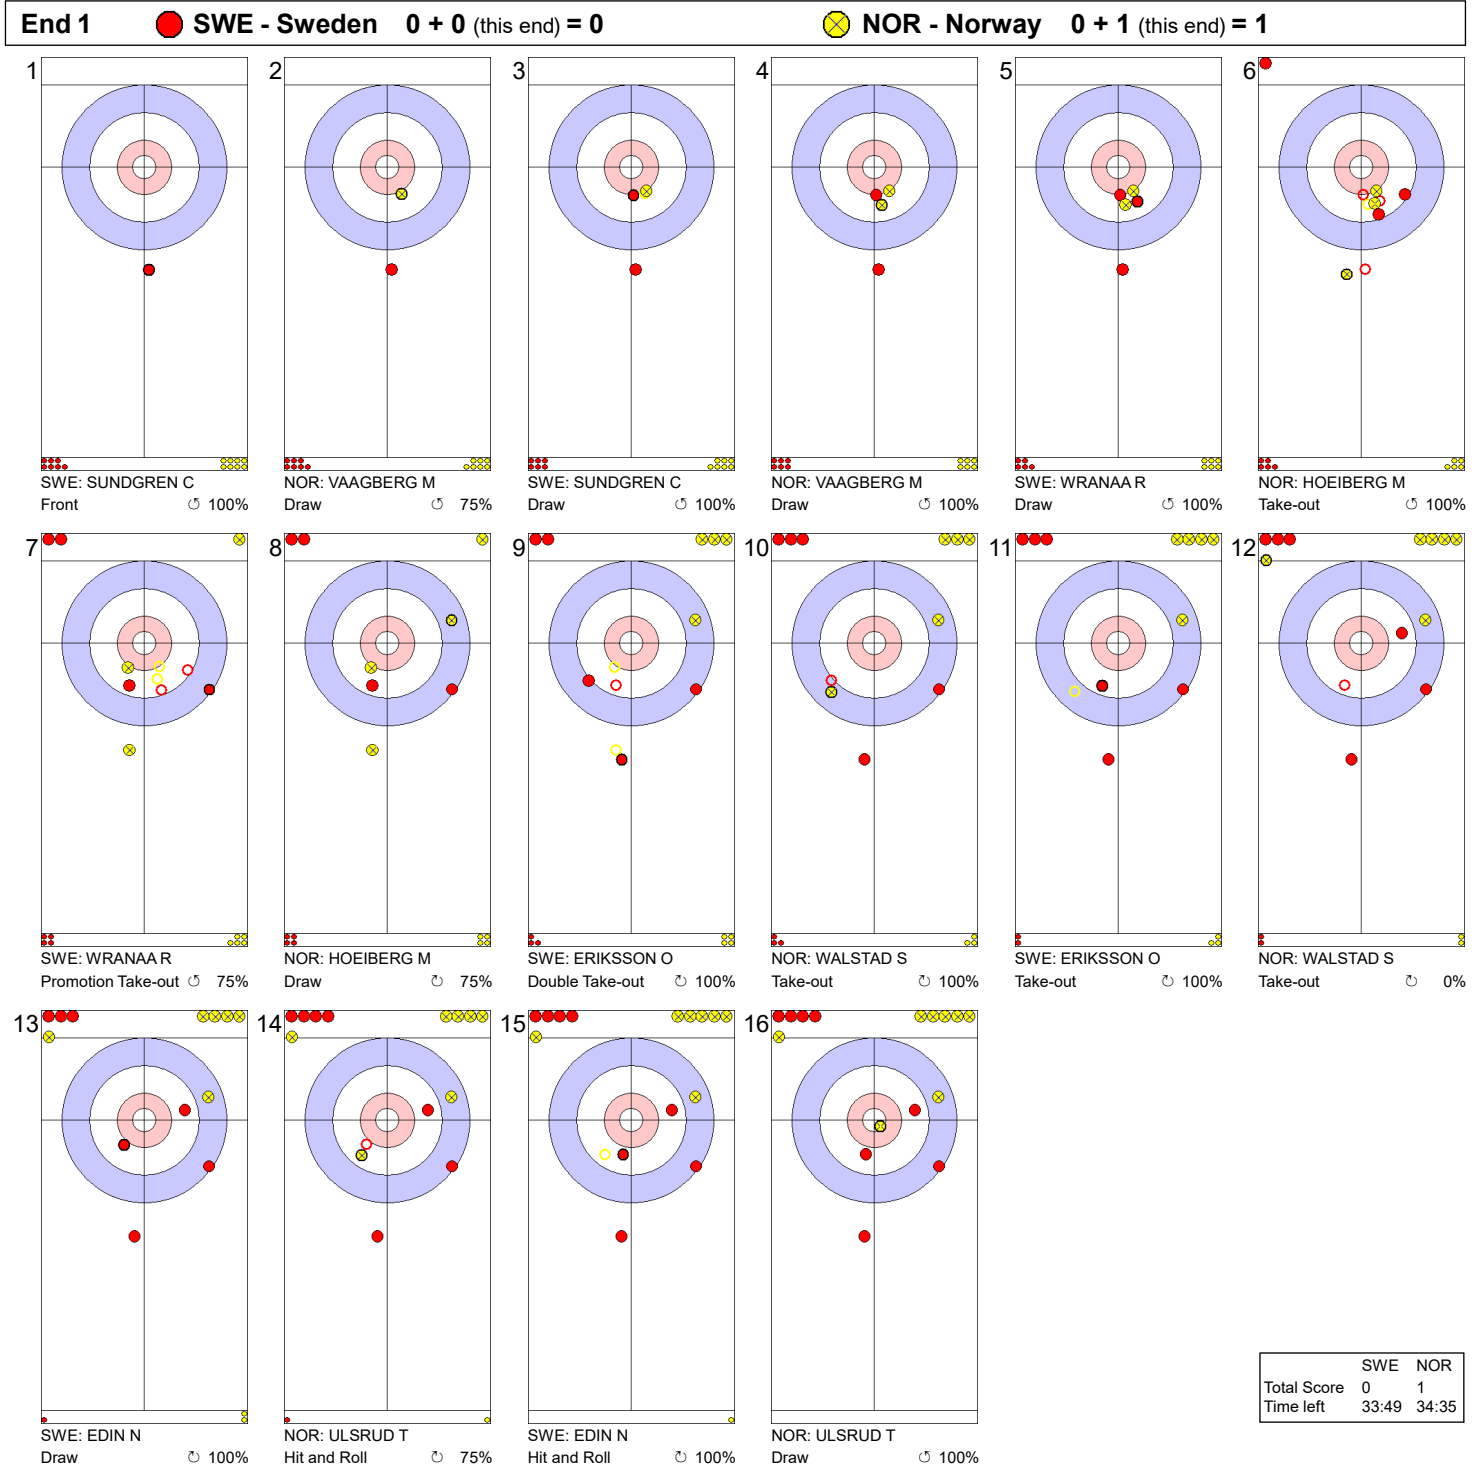

Game - Shot by Shot

Legend:
 ↻ Clockwise ↺ Counter-clockwise - Not considered

Game - Shot by Shot

	SWE	NOR
Total Score	2	1
Time left	29:42	30:55

Legend:
 ⌚ Clockwise ⌚ Counter-clockwise - Not considered

Game - Shot by Shot

Legend:
 ↻ Clockwise ↺ Counter-clockwise - Not considered

Game - Shot by Shot

Legend:
 ↻ Clockwise ↺ Counter-clockwise - Not considered

Game - Shot by Shot

Legend:
 ↻ Clockwise ↺ Counter-clockwise - Not considered

Game - Shot by Shot

	SWE	NOR
Total Score	6	2
Time left	15:12	14:58

Legend:
 ⌚ Clockwise ⌚ Counter-clockwise - Not considered

Game - Shot by Shot

Legend:
 ↻ Clockwise ↺ Counter-clockwise - Not considered

Game - Shot by Shot

	SWE	NOR
Total Score	7	2
Time left	06:58	09:55

Legend:
 ⌚ Clockwise ⌚ Counter-clockwise - Not considered