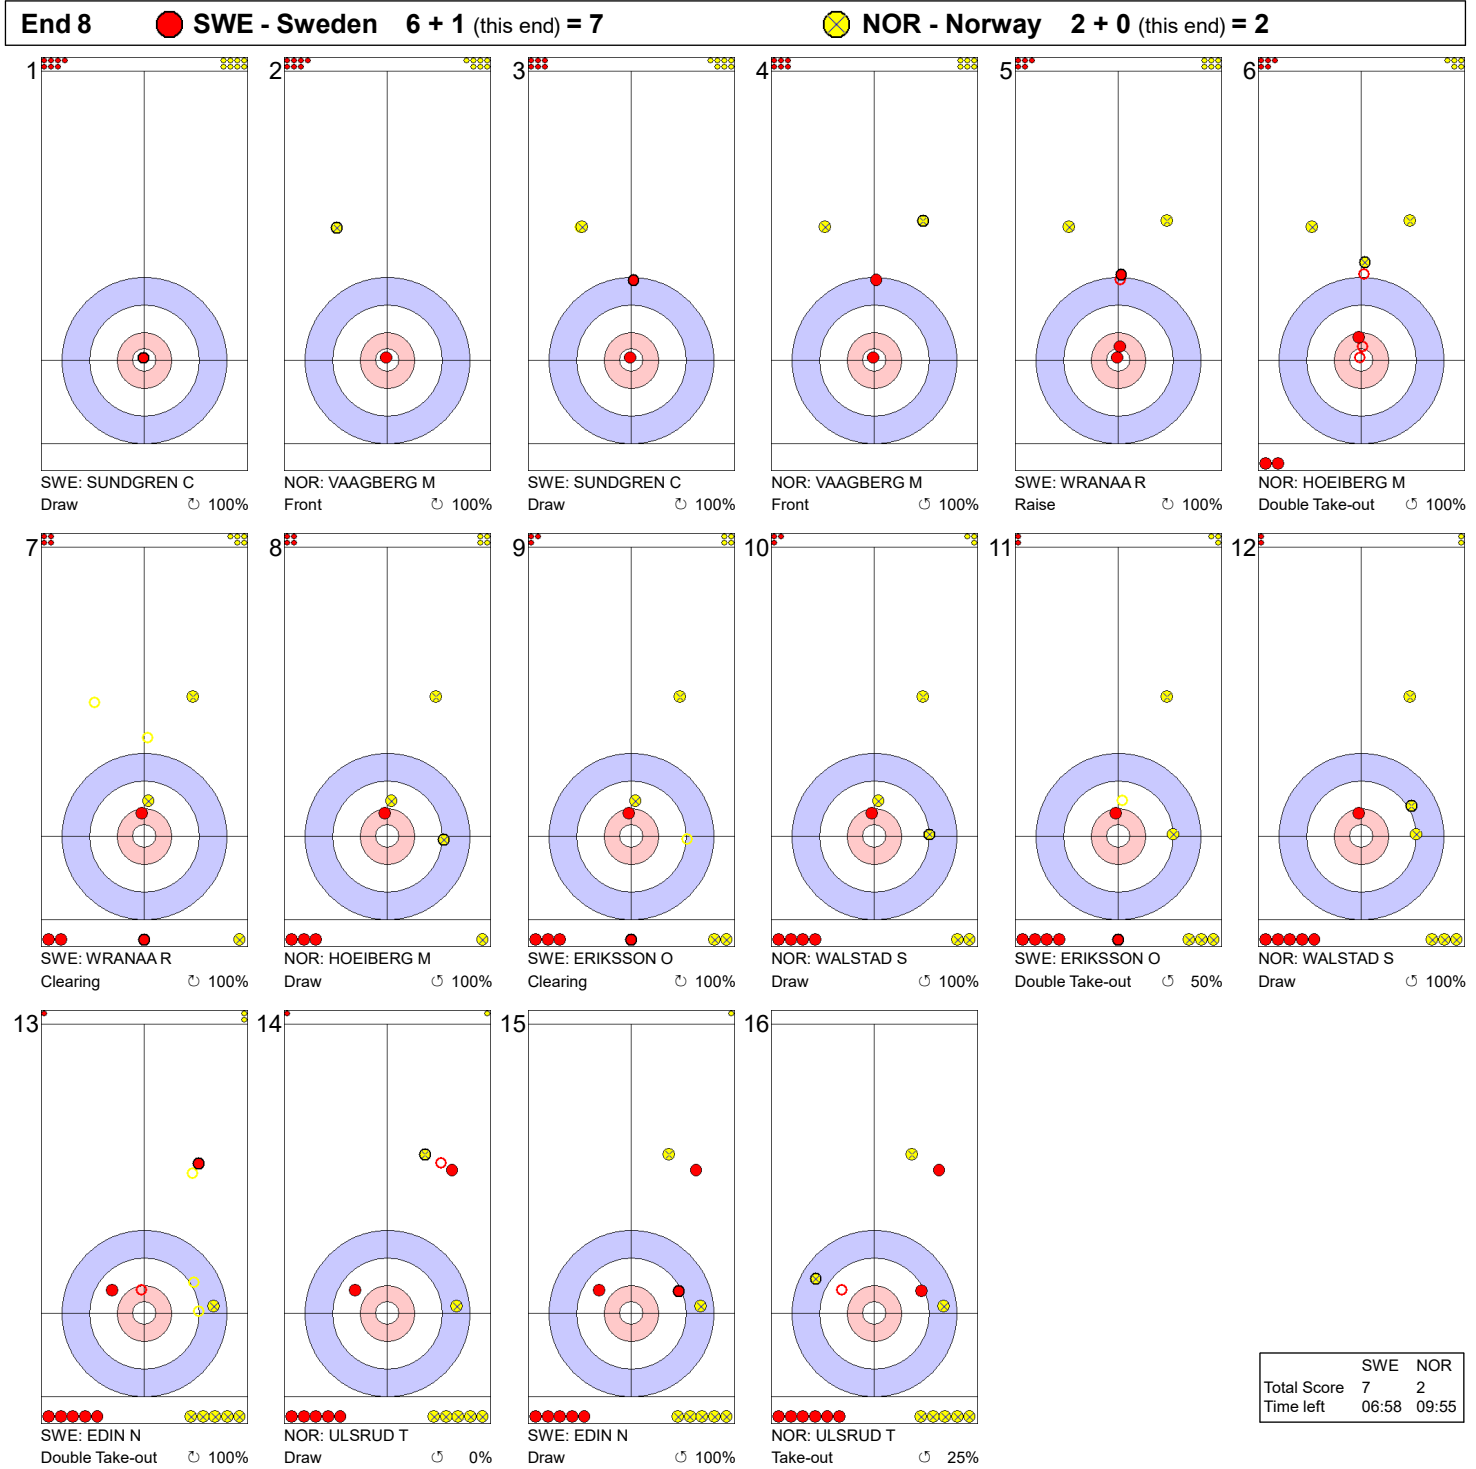

Game - Shot by Shot

Legend:
 ↻ Clockwise ↺ Counter-clockwise - Not considered

Game - Shot by Shot

	SWE	NOR
Total Score	2	1
Time left	29:42	30:55

Legend:
 ⌚ Clockwise ⌚ Counter-clockwise - Not considered

Game - Shot by Shot

Legend:
 ↻ Clockwise ↺ Counter-clockwise - Not considered

Game - Shot by Shot

Legend:
 ↻ Clockwise ↺ Counter-clockwise - Not considered

Game - Shot by Shot

Legend:
 ↻ Clockwise ↺ Counter-clockwise - Not considered

Game - Shot by Shot

	SWE	NOR
Total Score	6	2
Time left	15:12	14:58

Legend:
 ⌚ Clockwise ⌚ Counter-clockwise - Not considered

Game - Shot by Shot

Legend:
 ↻ Clockwise ↺ Counter-clockwise - Not considered

Game - Shot by Shot

	SWE	NOR
Total Score	7	2
Time left	06:58	09:55

Legend:
 ⌚ Clockwise ⌚ Counter-clockwise - Not considered