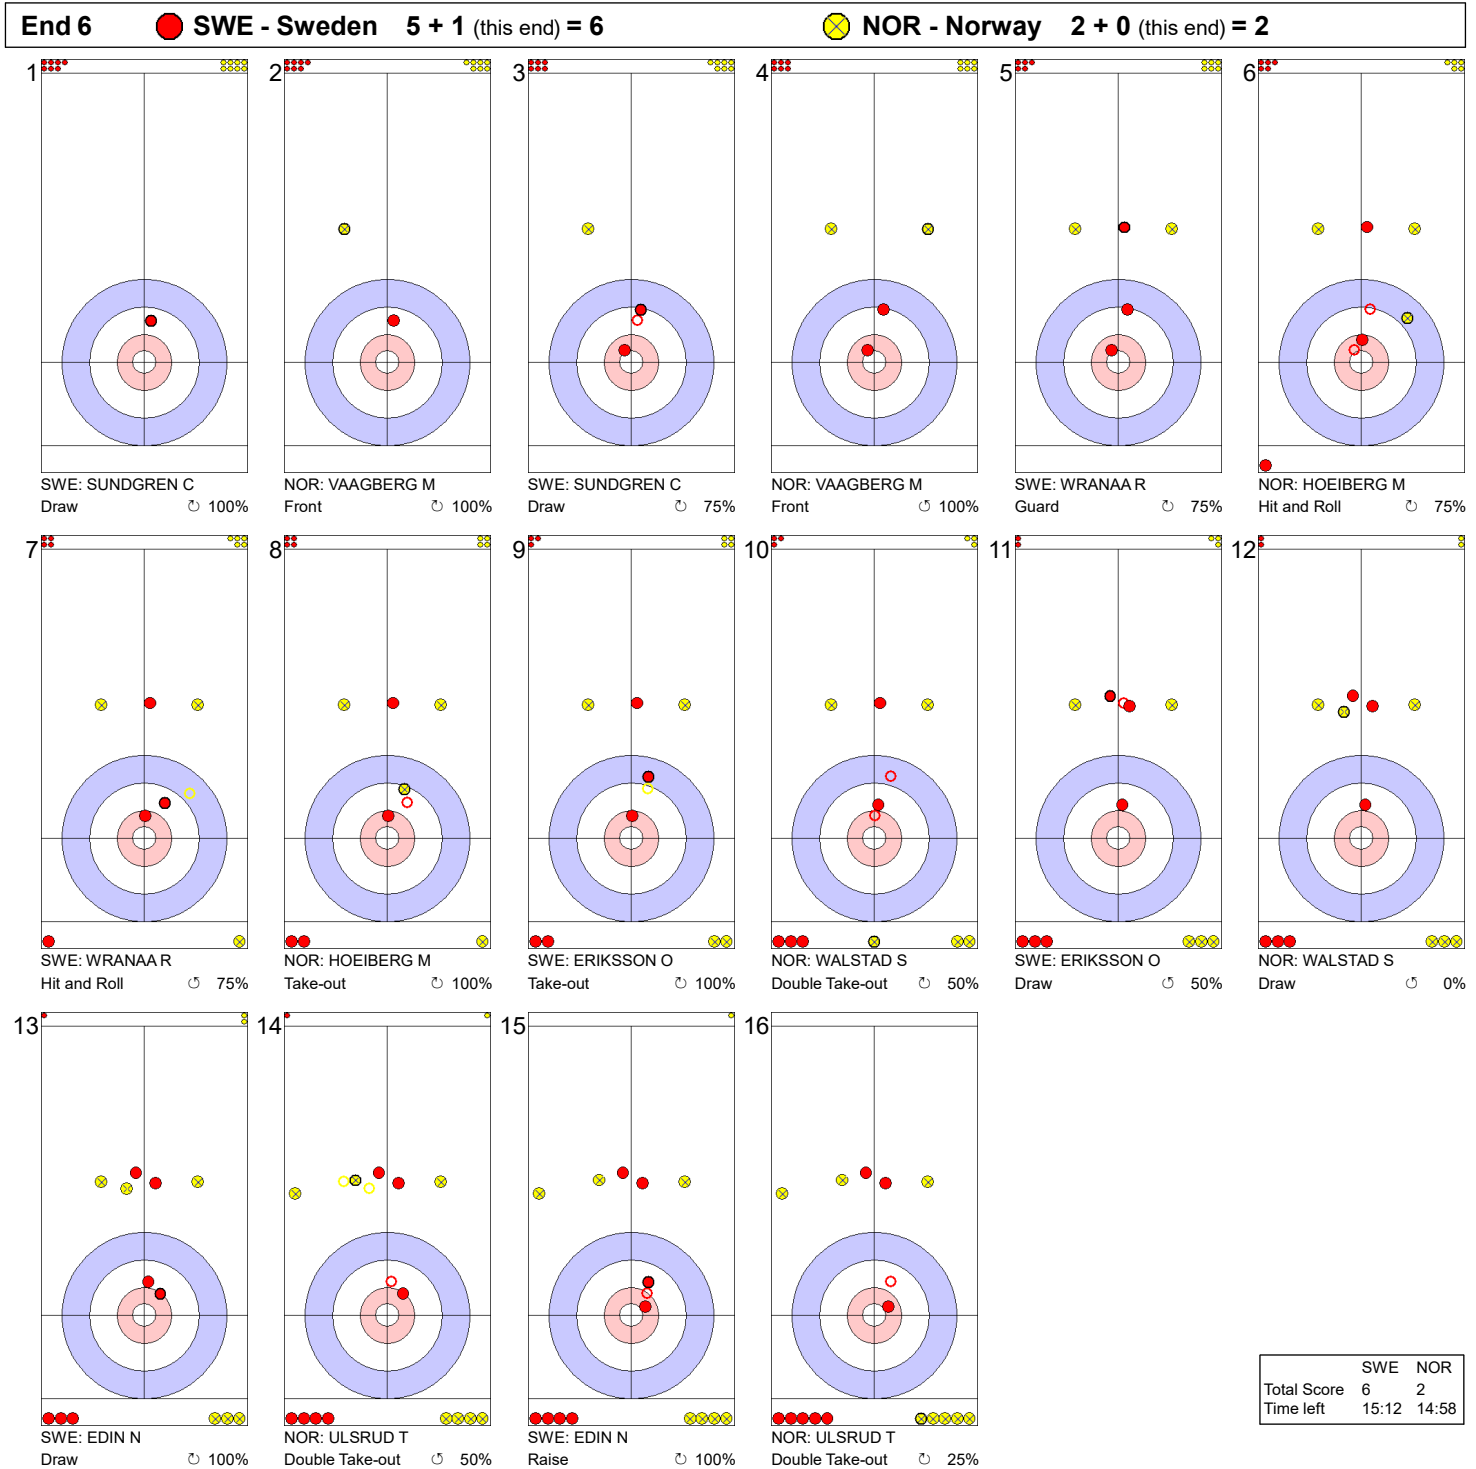

Game - Shot by Shot

Legend:
 ↻ Clockwise ↺ Counter-clockwise - Not considered

Game - Shot by Shot

	SWE	NOR
Total Score	2	1
Time left	29:42	30:55

Legend:
 ⌚ Clockwise ⌚ Counter-clockwise - Not considered

Game - Shot by Shot

Legend:
 ↻ Clockwise ↺ Counter-clockwise - Not considered

Game - Shot by Shot

Legend:
 ↻ Clockwise ↺ Counter-clockwise - Not considered

Game - Shot by Shot

Legend:
 ↻ Clockwise ↺ Counter-clockwise - Not considered

Game - Shot by Shot

	SWE	NOR
Total Score	6	2
Time left	15:12	14:58

Legend:
 ⌚ Clockwise ⌚ Counter-clockwise - Not considered

Game - Shot by Shot

Legend:
 ↻ Clockwise ↺ Counter-clockwise - Not considered

Game - Shot by Shot

	SWE	NOR
Total Score	7	2
Time left	06:58	09:55

Legend:
 ⌚ Clockwise ⌚ Counter-clockwise - Not considered