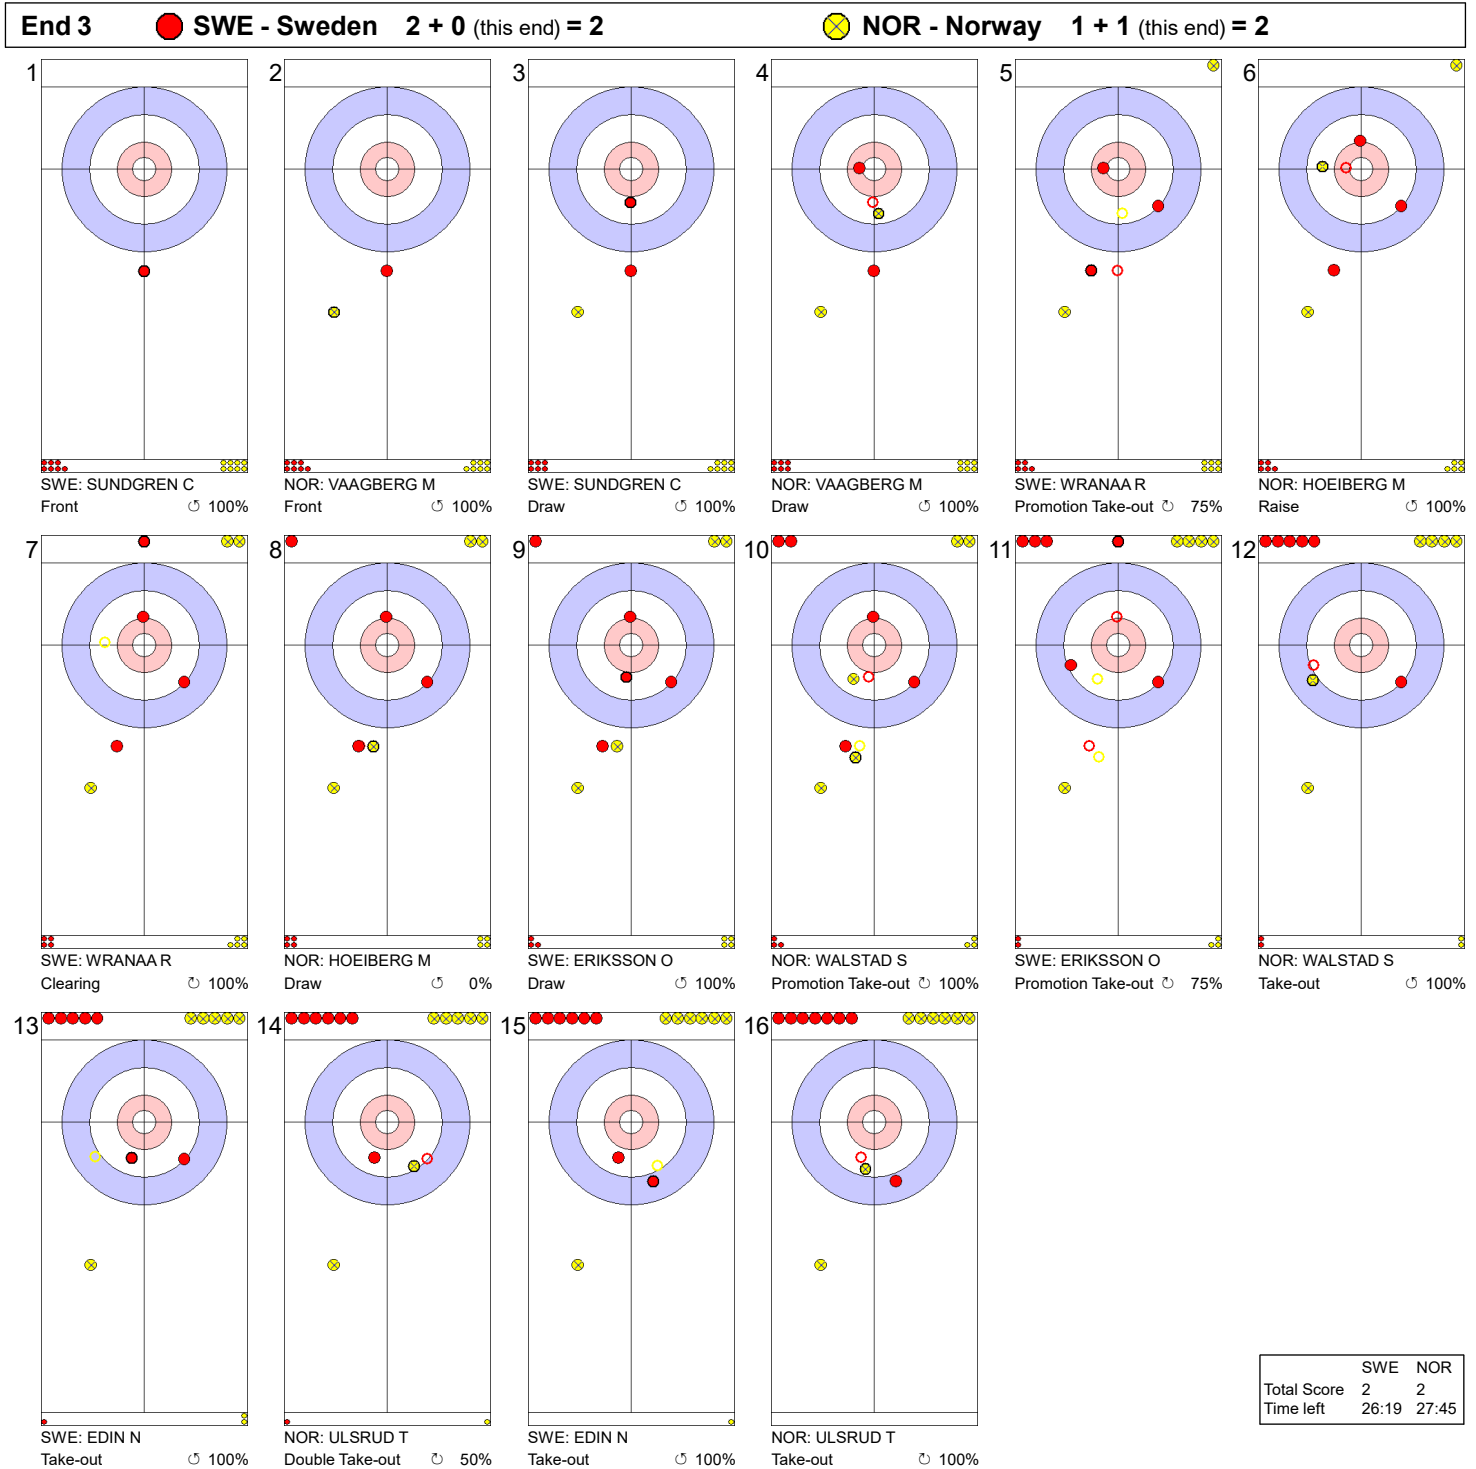

Game - Shot by Shot

Legend:
 ↻ Clockwise ↺ Counter-clockwise - Not considered

Game - Shot by Shot

	SWE	NOR
Total Score	2	1
Time left	29:42	30:55

Legend:
 ⌚ Clockwise ⌚ Counter-clockwise - Not considered

Game - Shot by Shot

Legend:
 ↻ Clockwise ↺ Counter-clockwise - Not considered

Game - Shot by Shot

Legend:
 ↻ Clockwise ↺ Counter-clockwise - Not considered

Game - Shot by Shot

Legend:
 ↻ Clockwise ↺ Counter-clockwise - Not considered

Game - Shot by Shot

	SWE	NOR
Total Score	6	2
Time left	15:12	14:58

Legend:
 ⌚ Clockwise ⌚ Counter-clockwise - Not considered

Game - Shot by Shot

Legend:
 ↻ Clockwise ↺ Counter-clockwise - Not considered

Game - Shot by Shot

	SWE	NOR
Total Score	7	2
Time left	06:58	09:55

Legend:
 ⌚ Clockwise ⌚ Counter-clockwise - Not considered