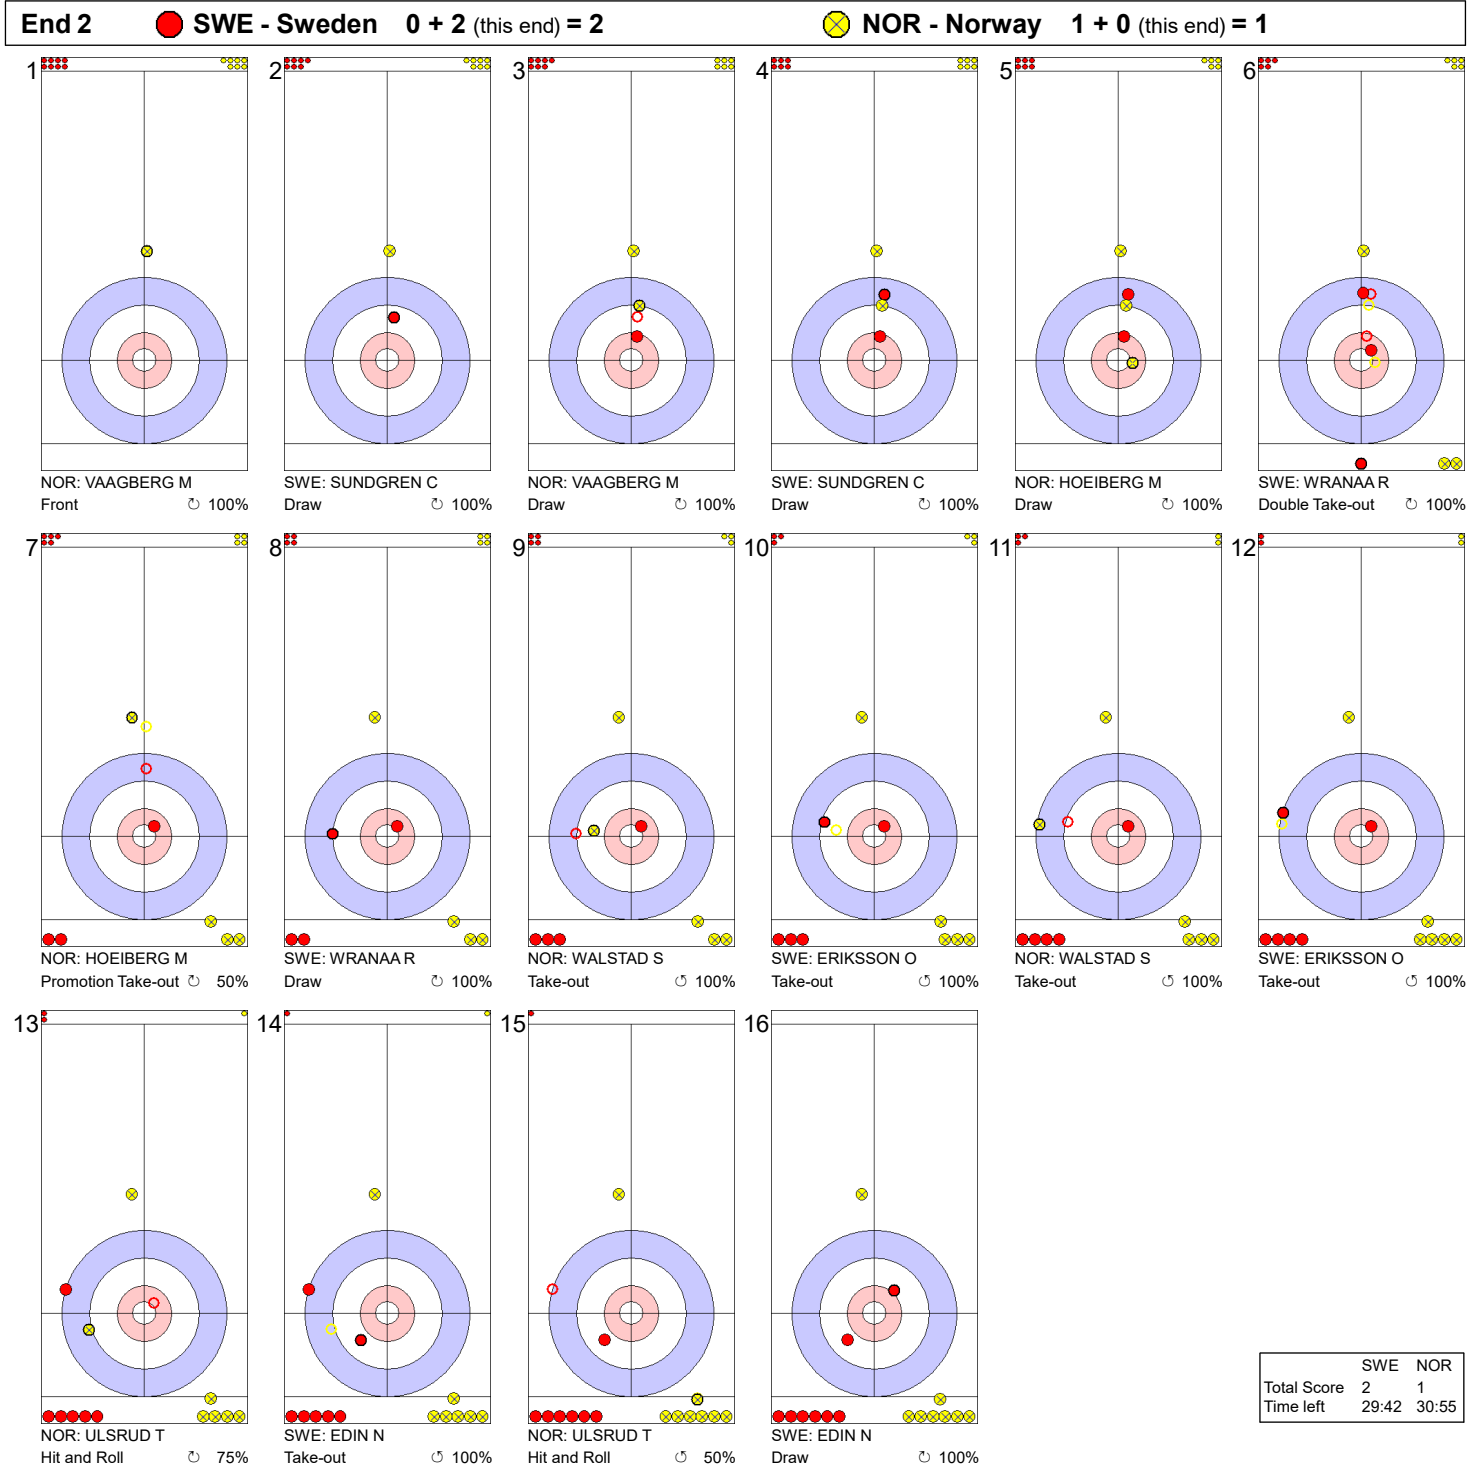

Game - Shot by Shot

Legend:
 ↻ Clockwise ↺ Counter-clockwise - Not considered

Game - Shot by Shot

	SWE	NOR
Total Score	2	1
Time left	29:42	30:55

Legend:
 ⌚ Clockwise ⌚ Counter-clockwise - Not considered

Game - Shot by Shot

Legend:
 ↻ Clockwise ↺ Counter-clockwise - Not considered

Game - Shot by Shot

Legend:
 ↻ Clockwise ↺ Counter-clockwise - Not considered

Game - Shot by Shot

Legend:
 ↻ Clockwise ↺ Counter-clockwise - Not considered

Game - Shot by Shot

	SWE	NOR
Total Score	6	2
Time left	15:12	14:58

Legend:
 ⌚ Clockwise ⌚ Counter-clockwise - Not considered

Game - Shot by Shot

Legend:
 ↻ Clockwise ↺ Counter-clockwise - Not considered

Game - Shot by Shot

	SWE	NOR
Total Score	7	2
Time left	06:58	09:55

Legend:
 ⌚ Clockwise ⌚ Counter-clockwise - Not considered