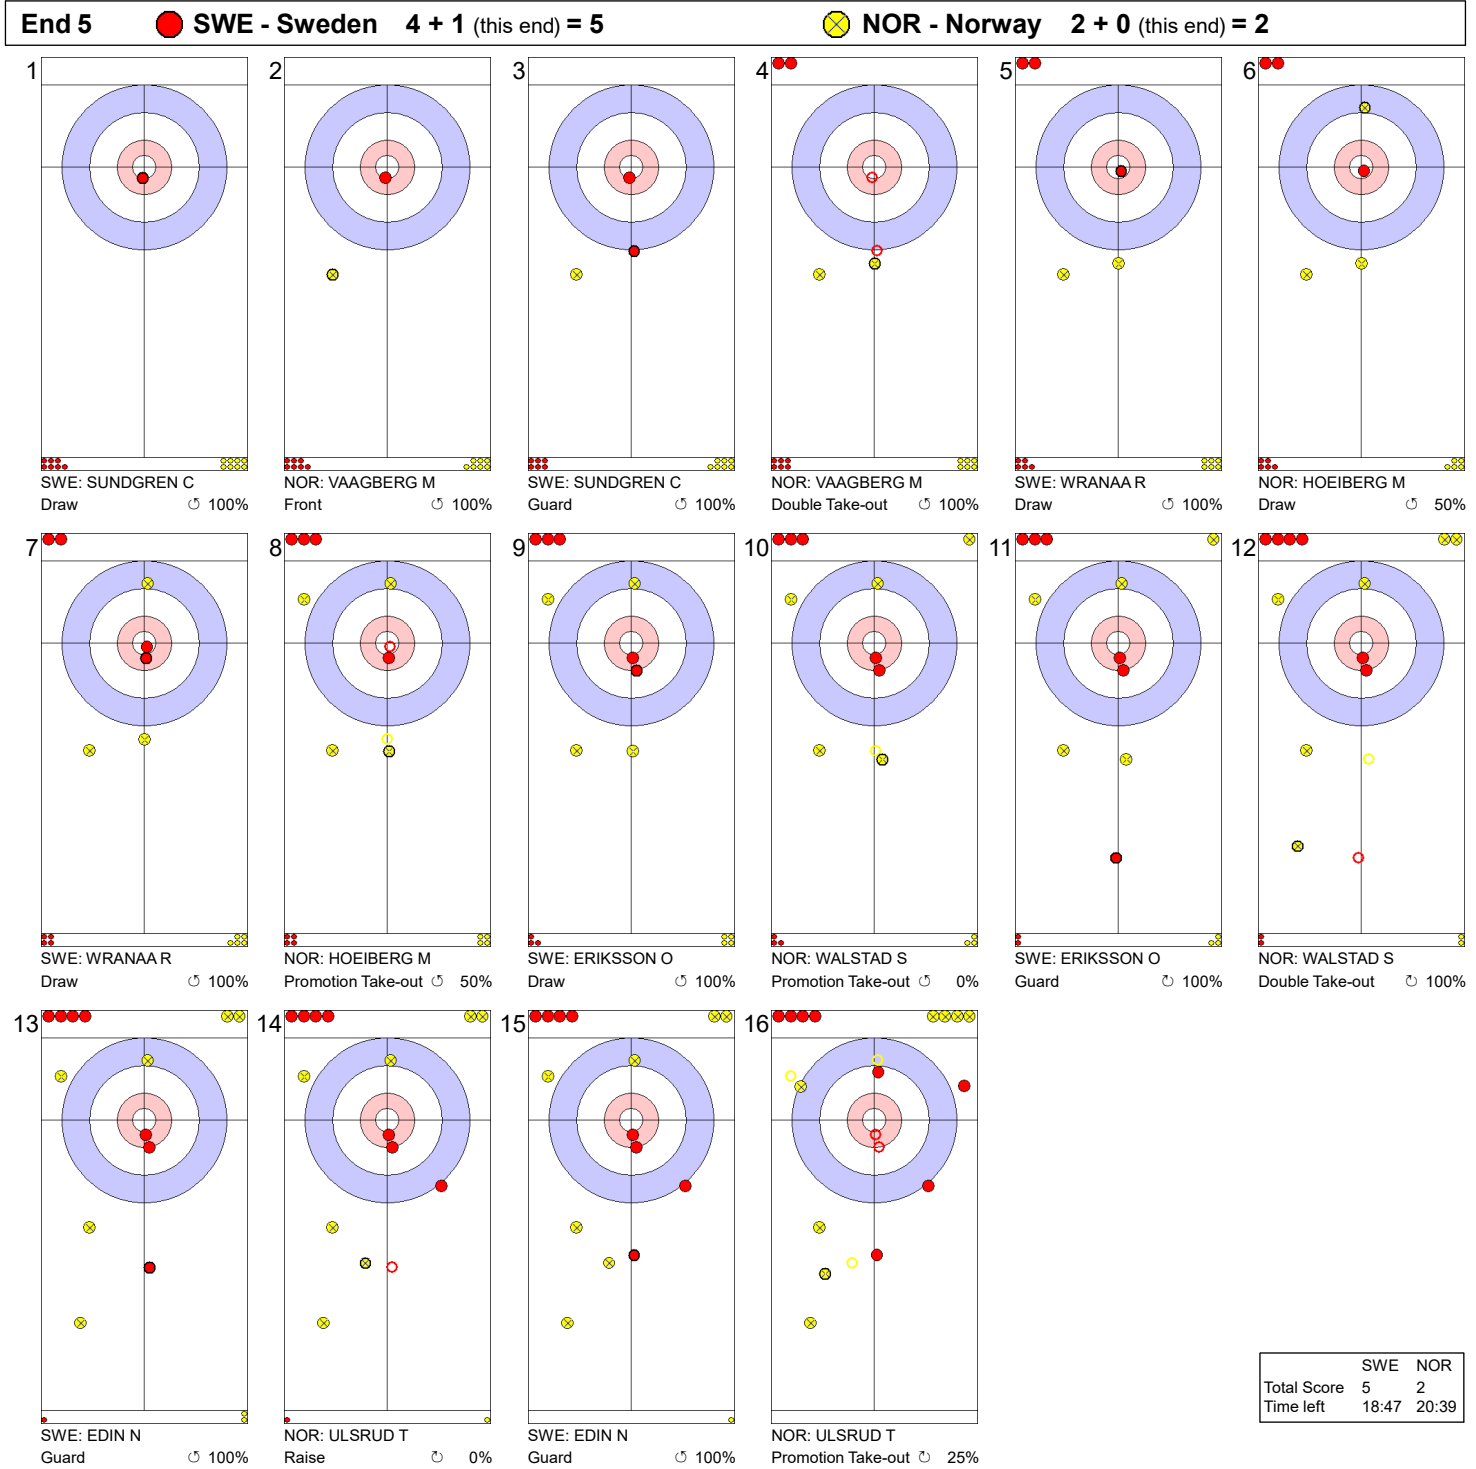

Game - Shot by Shot

Legend:
 ↻ Clockwise ↺ Counter-clockwise - Not considered

Game - Shot by Shot

	SWE	NOR
Total Score	2	1
Time left	29:42	30:55

Legend:
 ⌚ Clockwise ⌚ Counter-clockwise - Not considered

Game - Shot by Shot

Legend:
 ↻ Clockwise ↺ Counter-clockwise - Not considered

Game - Shot by Shot

Legend:
 ↻ Clockwise ↺ Counter-clockwise - Not considered

Game - Shot by Shot

Legend:
 ↻ Clockwise ↺ Counter-clockwise - Not considered

Game - Shot by Shot

	SWE	NOR
Total Score	6	2
Time left	15:12	14:58

Legend:
 ⌚ Clockwise ⌚ Counter-clockwise - Not considered

Game - Shot by Shot

Legend:
 ↻ Clockwise ↺ Counter-clockwise - Not considered

Game - Shot by Shot

	SWE	NOR
Total Score	7	2
Time left	06:58	09:55

Legend:
 ⌚ Clockwise ⌚ Counter-clockwise - Not considered